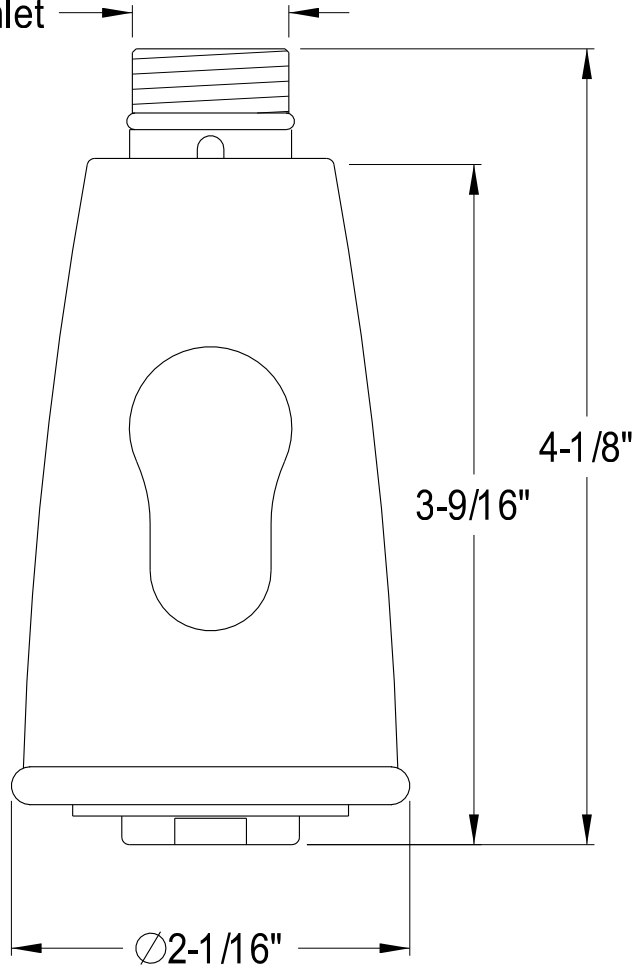

KDH8501,5,6,8

Stream Flow And Full Spray Sprayer

1/2" IPS Inlet

30 Nozzles